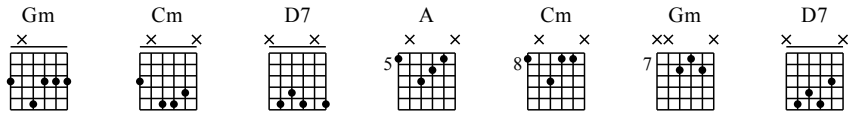

# Gypsy's Minor Swing

## Leaving West

♩ = 108 (♩-♩-♩)

Musical notation for the first system, measures 1-4. Chords: Gm, Cm, D7, Gm. Includes guitar tablature with fret numbers and circled 'T' markers.

Musical notation for the second system, measures 5-8. Chords: Gm, Cm. Includes guitar tablature with fret numbers and circled 'T' markers.

Musical notation for the third system, measures 9-12. Chords: D7, Gm, Gm, Cm. Includes guitar tablature with fret numbers and circled 'T' markers.

D7/Gm

28

7 7 7 5 7 X  
5 5 5 3 5 X

8 8 8 7 7 6 5  
6 6 6 5 5 4 3