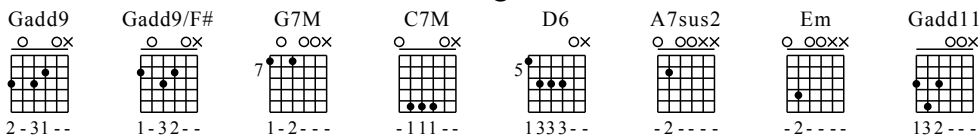

One Single Rose

Terry Lee Hale

Leaving West

- ① = E ④ = B
- ② = B ⑤ = G
- ③ = G ⑥ = E
- Capo. 7 fret

♩ = 93

Gadd9 Gadd9/F# G7M

Measure 1: Gadd9
 Measure 2: Gadd9/F#
 Measure 3: G7M

C7M D6 Gadd9 Gadd9/F#

Guitar Solo

Verse 3

Silently I climb, straight to the top
Where I'll catch my breath and try to see
You can watch but I won't fall
It's one single rose. growing in this garden
Waiting I hope and fascinated enough
To see and love