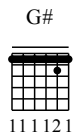

Unmet

Terry Lee Hale

The Blue Room

Open Gm Tuning

① = D ④ = D

② = A# ⑤ = G

③ = G ⑥ = D

Capo. 2 fret

Moderate ♩ = 114

1

D# D# Gm

let ring ---- 4

TAB

4

Gm D# D# Gm

let ring --- 4

17 Don't bother knocking she ain't home Where'd she go?
G#m G#

Chorus

20 Don't know
Gm Gmadd9 D#

23 Guitar Instrumental break
D#5 D#add9 Gm