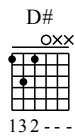

Unmet

Terry Lee Hale

The Blue Room

Open Gm Tuning

① = D ④ = D

② = A# ⑤ = G

③ = G ⑥ = D

Capo. 2 fret

Moderate ♩ = 114

1

D# D# Gm

let ring ---- 4

TAB

4

Gm D# D# Gm

let ring --- 4

17 Don't bother knocking she ain't home Where'd she go?
G#m G#

Chorus

20 Don't know
Gm Gmadd9 D#

23 Guitar Instrumental break
D#5 D#add9 Gm