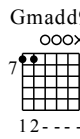

Unmet

Terry Lee Hale

The Blue Room

Open Gm Tuning

① = D ④ = D

② = A# ⑤ = G

③ = G ⑥ = D

Capo. 2 fret

Moderate ♩ = 114

1

D# D# Gm

let ring ---- 4

TAB

4

Gm D# D# Gm

let ring --- 4

17 Don't bother knocking she ain't home Where'd she go?
G#m G#

Chorus

20 Don't know
Gm Gmadd9 D#

23 Guitar Instrumental break
D#5 D#add9 Gm