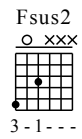

Unmet

Terry Lee Hale

The Blue Room

Open Gm Tuning

① = D ④ = D

② = A# ⑤ = G

③ = G ⑥ = D

Capo. 2 fret

Moderate ♩ = 114

1

D# D# Gm

let ring ---- 4

TAB

4

Gm D# D# Gm

let ring --- 4

17 Don't bother knocking she ain't home Where'd she go?
G#m G#

Chorus

20 Don't know
Gm Gmadd9 D#

23 Guitar Instrumental break
D#5 D#add9 Gm