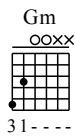

Unmet

Terry Lee Hale

The Blue Room

Open Gm Tuning

① = D ④ = D

② = A# ⑤ = G

③ = G ⑥ = D

Capo. 2 fret

Moderate ♩ = 114

1

D# D# Gm

let ring ---- 4

TAB

4

Gm D# D# Gm

let ring --- 4

17 Don't bother knocking she ain't home Where'd she go?
G#m G#

Chorus

20 Don't know
Gm Gmadd9 D#

23 Guitar Instrumental break
D#5 D#add9 Gm