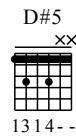

Unmet

Terry Lee Hale

The Blue Room

Open Gm Tuning

① = D ④ = D

② = A# ⑤ = G

③ = G ⑥ = D

Capo. 2 fret

Moderate ♩ = 114

1

D# D# Gm

let ring ---- 4

TAB

4

Gm D# D# Gm

let ring --- 4

17 Don't bother knocking she ain't home Where'd she go?
G#m G#

Chorus

20 Don't know
Gm Gmadd9 D#

23 Guitar Instrumental break
D#5 D#add9 Gm