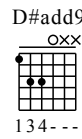

Unmet

Terry Lee Hale

The Blue Room

Open Gm Tuning

① = D ④ = D

② = A# ⑤ = G

③ = G ⑥ = D

Capo. 2 fret

Moderate ♩ = 114

1

D# D# Gm

let ring ---- 4

TAB

4

Gm D# D# Gm

let ring --- 4

17 Don't bother knocking she ain't home Where'd she go?
G#m G#

Chorus

20 Don't know
Gm Gmadd9 D#

23 Guitar Instrumental break
D#5 D#add9 Gm