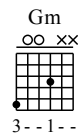

Unmet

Terry Lee Hale

The Blue Room

Open Gm Tuning

① = D ④ = D

② = A# ⑤ = G

③ = G ⑥ = D

Capo. 2 fret

Moderate ♩ = 114

1

D# D# Gm

let ring ---- 4

TAB

4

Gm D# D# Gm

let ring --- 4

17 Don't bother knocking she ain't home Where'd she go?
G#m G#

Chorus

20 Don't know
Gm Gmadd9 D#

23 Guitar Instrumental break
D#5 D#add9 Gm